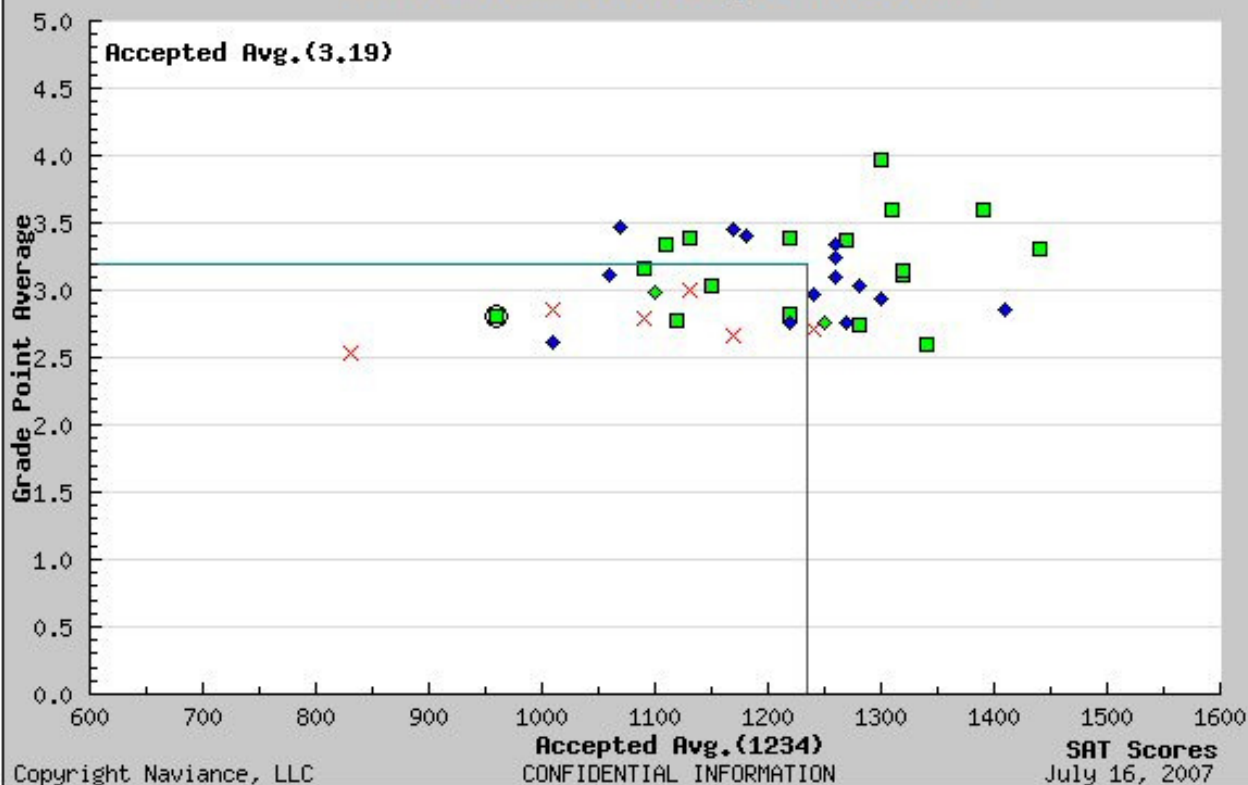

Syracuse University

Campus Bound

SAT (1600) vs. GPA Scattergram (2006-2008)

Graph Legend	
■ Accepted	◆ Waitlisted
× Denied	◆ Waitlisted/Accepted
	◆ Waitlisted/Denied
◻ Accepted (Early Decision)	◻ Accepted (Early Action)
⊗ Denied (Early Decision)	⊗ Denied (Early Action)
◐ Deferred (Early Decision)	◐ Deferred (Early Action)
◑ Deferred/Accepted (Early Decision)	◑ Deferred/Accepted (Early Action)
◒ Deferred/Denied (Early Decision)	◒ Deferred/Denied (Early Action)