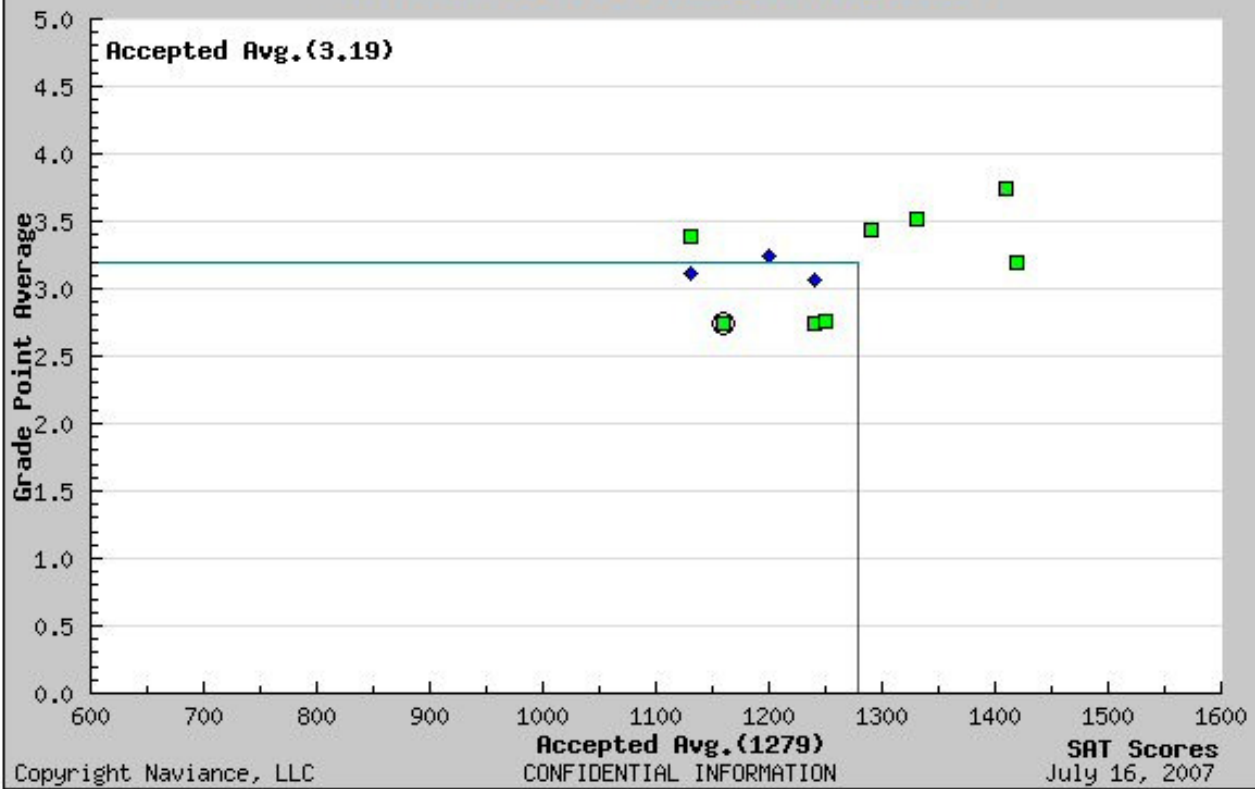

# Muhlenberg College

Campus Bound

SAT (1600) vs. GPA Scattergram (2005-2008)

## Graph Legend

- |                                      |                                    |
|--------------------------------------|------------------------------------|
| ■ Accepted                           | ◆ Waitlisted                       |
| × Denied                             | ◆ Waitlisted/Accepted              |
|                                      | ◆ Waitlisted/Denied                |
| ⊞ Accepted (Early Decision)          | ⊞ Accepted (Early Action)          |
| ⊗ Denied (Early Decision)            | ⊗ Denied (Early Action)            |
| ⊙ Deferred (Early Decision)          | ⊙ Deferred (Early Action)          |
| ⊕ Deferred/Accepted (Early Decision) | ⊕ Deferred/Accepted (Early Action) |
| ⊖ Deferred/Denied (Early Decision)   | ⊖ Deferred/Denied (Early Action)   |