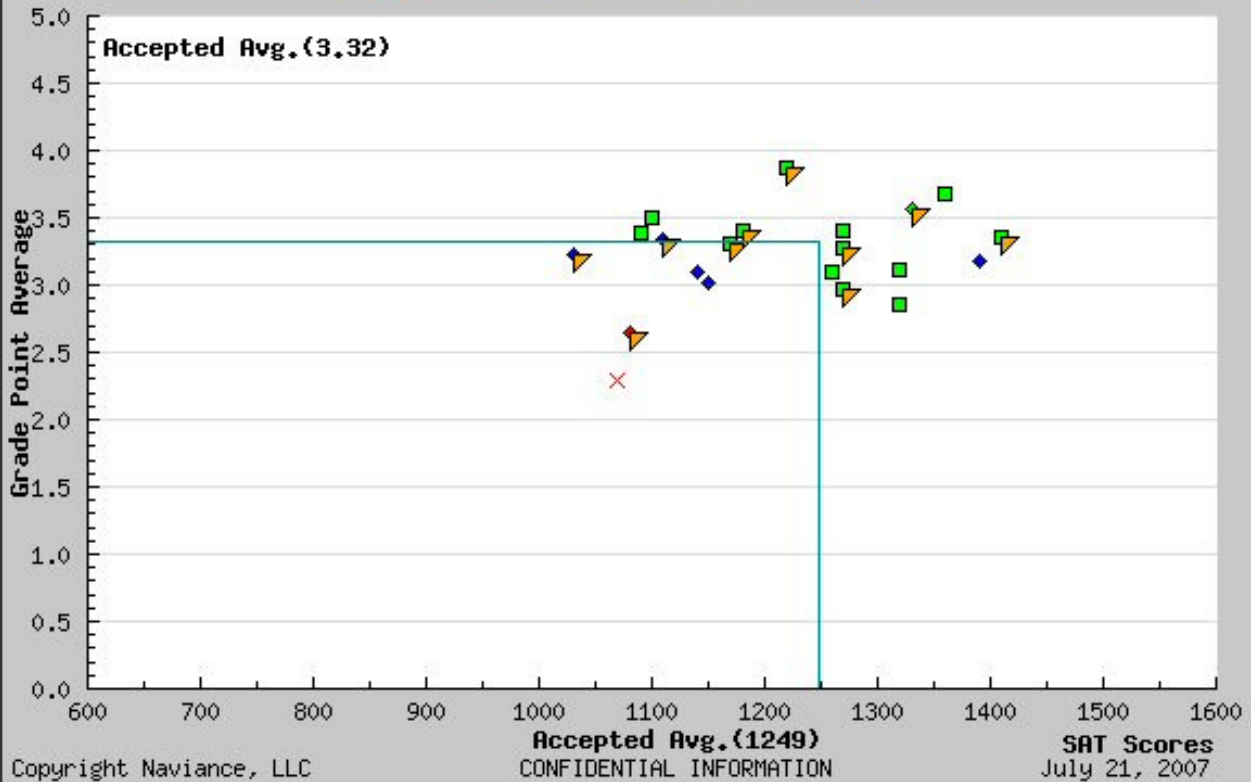

# Fordham University

Campus Bound

SAT (1600) vs. GPA Scattergram (2005-2007)

## Graph Legend

- |                                      |                                    |
|--------------------------------------|------------------------------------|
| ■ Accepted                           | ◆ Waitlisted                       |
| × Denied                             | ◆ Waitlisted/Accepted              |
| ⊠ Accepted (Early Decision)          | ◆ Waitlisted/Denied                |
| ⊗ Denied (Early Decision)            | ⊠ Accepted (Early Action)          |
| ⊙ Deferred (Early Decision)          | ⊗ Denied (Early Action)            |
| ⊕ Deferred/Accepted (Early Decision) | ⊙ Deferred (Early Action)          |
| ⊖ Deferred/Denied (Early Decision)   | ⊕ Deferred/Accepted (Early Action) |
|                                      | ⊖ Deferred/Denied (Early Action)   |