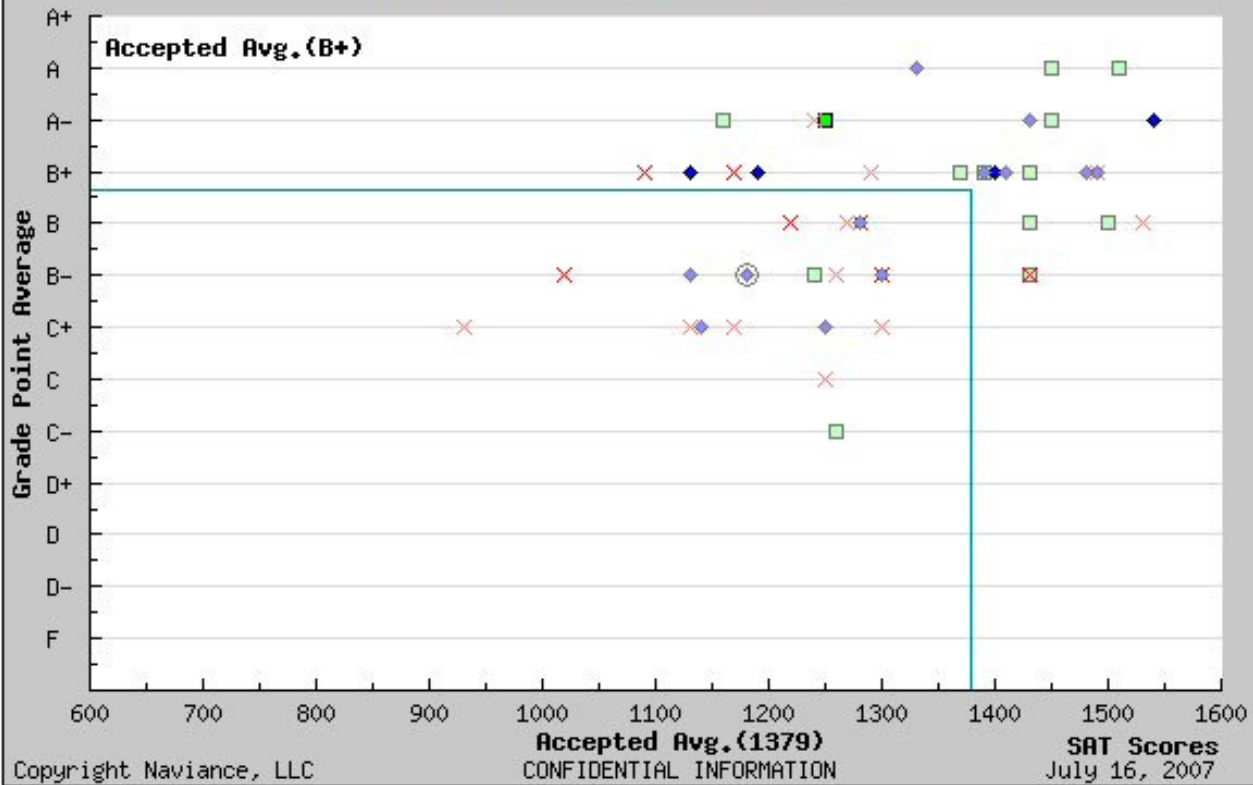

Bates College

Peer Group: Surrounding Schools
 SAT (1600) vs. GPA Scattergram (2005-2008)

Graph Legend	
■ Accepted	◆ Waitlisted
× Denied	◇ Waitlisted/Accepted
◻ Accepted (Early Decision)	◊ Waitlisted/Denied
⊗ Denied (Early Decision)	◀ Accepted (Early Action)
⊙ Deferred (Early Decision)	⊗ Denied (Early Action)
◐ Deferred/Accepted (Early Decision)	⊙ Deferred (Early Action)
◑ Deferred/Denied (Early Decision)	◐ Deferred/Accepted (Early Action)
	◑ Deferred/Denied (Early Action)